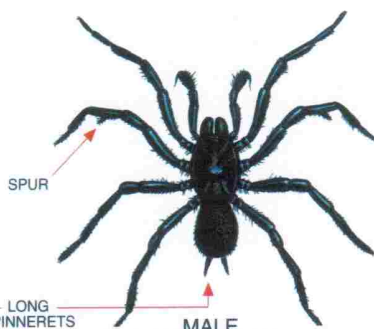

SPIDER CHART

FIRST AID Spider Bites **overleaf**

DEADLY & DANGEROUS

FEMALE
SYDNEY FUNNEL-WEB

25 YEAR LIFE-SPAN • GROUND DWELLING • AGGRESSIVE • ONE OF THE WORLD'S DEADLIEST SPIDERS

SPUR
LONG SPINNERETS
MALE
SYDNEY FUNNEL-WEB

RED-BACK
13 FATALITIES RECORDED
FOUND IN RUBBISH,
UNDER HOUSE, ETC.

WHITE-TAIL SPIDER
MAY CAUSE HORRIFIC ULCERATION
TO SKIN OF SENSITIVE PEOPLE
FOUND IN THE GARDEN & INDOORS

NOTICE: MALE SPIDERS HAVE A SMALLER ABDOMEN, LONGER LEGS & SWOLLEN PALPS (FOR REPRODUCTION)

TOXIC (POISONOUS) — PAINFUL BITE

FEMALE
MOUSE SPIDER

ENLARGED HEAD & FANGS • DEEP PAINFUL BITE
GROUND DWELLING - OFTEN MISTAKEN FOR FUNNEL-WEB

SMALL SPINNERETS
MALE
MOUSE SPIDER

Common
BLACK HOUSE SPIDER
VENOMOUS • NA USEA, SWEATING, ETC.
OFTEN FOUND IN THEIR WEBS IN
WINDOW FRAMES, EAVES, ETC.

WOLF SPIDER
NON AGGRESSIVE
GROUND DWELLING

WARNING: MOST OF THESE SPIDERS CAN BE DANGEROUS TO PEOPLE WITH ALLERGIES OR HYPER SENSITIVITIES

THE "LOW RISK" SPIDERS

SPIDERS CAN BE BENEFICIAL IN THE CONTROL OF MOSQUITOES & FLIES • BUT IF THEY PRESENT A DANGER – CALL DELTA FORCE